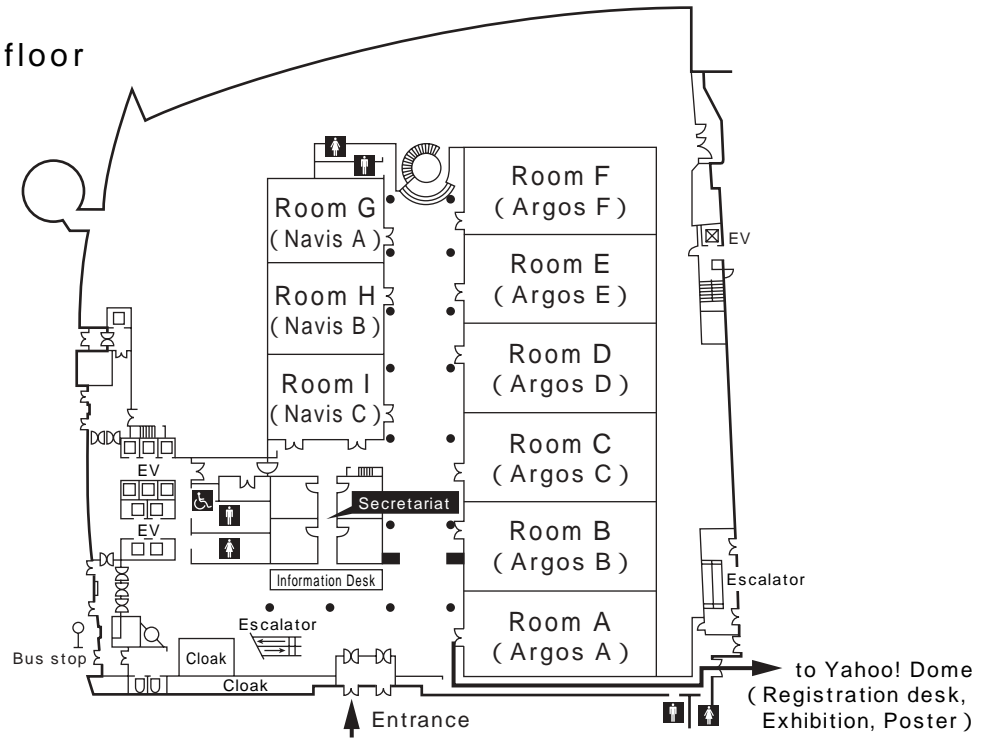

Floor Map (1)

< Yahoo! DOME >

Please walk along the red carpet for Sea Hawk Hotel.

to Room M (Zeep Fukuoka)
to Room N (Kyushu Med. Ctr.)

Floor Map (2)

< JAL Resort Sea Hawk Hotel Fukuoka >

1st floor

3rd floor

You can access from conference rooms to Yahoo! DOME on the 1st floor.
Hotel front desk and taxi stand are on 4th floor

Floor Map (3)

< JAL Resort Sea Hawk Hotel Fukuoka >

5th floor

< Zepp Fukuoka >

1st floor Zepp Hall

Floor Map (4)

< National Kyushu Medical Center >

3rd floor Hall

< Fukuoka SRP Center Building >

2nd floor SRP Hall

Floor Map (5)

< Kyushu Univ. Nishijin Plaza >

2nd floor Main Hall