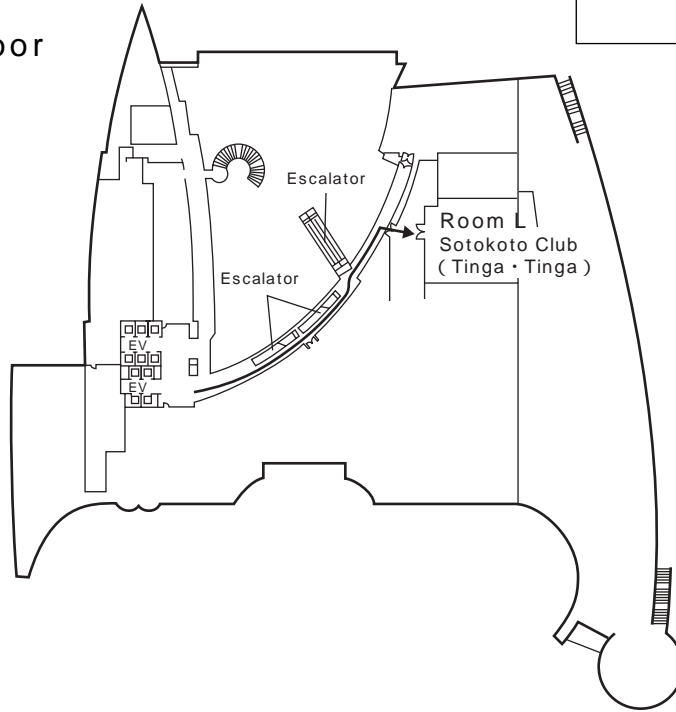

Floor Map (1)

< Yahoo! DOME >

Please walk along the red carpet for Sea Hawk Hotel.

to Room M (Zeep Fukuoka)
to Room N (Kyushu Med. Ctr.)

Floor Map (2)

< JAL Resort Sea Hawk Hotel Fukuoka >

1st floor

3rd floor

You can access from conference rooms to Yahoo! DOME on the 1st floor.
Hotel front desk and taxi stand are on 4th floor

Floor Map (3)

< JAL Resort Sea Hawk Hotel Fukuoka >

5th floor

< Zepp Fukuoka >

1st floor Zepp Hall

Floor Map (4)

< National Kyushu Medical Center >

3rd floor Hall

< Fukuoka SRP Center Building >

2nd floor SRP Hall

Floor Map (5)

< Kyushu Univ. Nishijin Plaza >

2nd floor Main Hall