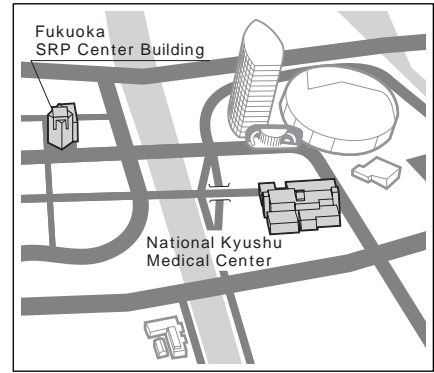

Floor Map (1)

< Yahoo! DOME >

Please walk along the red carpet for Sea Hawk Hotel.

to Room M (Zeep Fukuoka)
to Room N (Kyushu Med. Ctr.)

Floor Map (2)

< JAL Resort Sea Hawk Hotel Fukuoka >

1st floor

3rd floor

You can access from conference rooms to Yahoo! DOME on the 1st floor.
Hotel front desk and taxi stand are on 4th floor

Floor Map (3)

< JAL Resort Sea Hawk Hotel Fukuoka >

5th floor

< Zepp Fukuoka >

1st floor Zepp Hall

Floor Map (4)

< National Kyushu Medical Center >

3rd floor Hall

< Fukuoka SRP Center Building >

2nd floor SRP Hall

Floor Map (5)

< Kyushu Univ. Nishijin Plaza >

2nd floor Main Hall