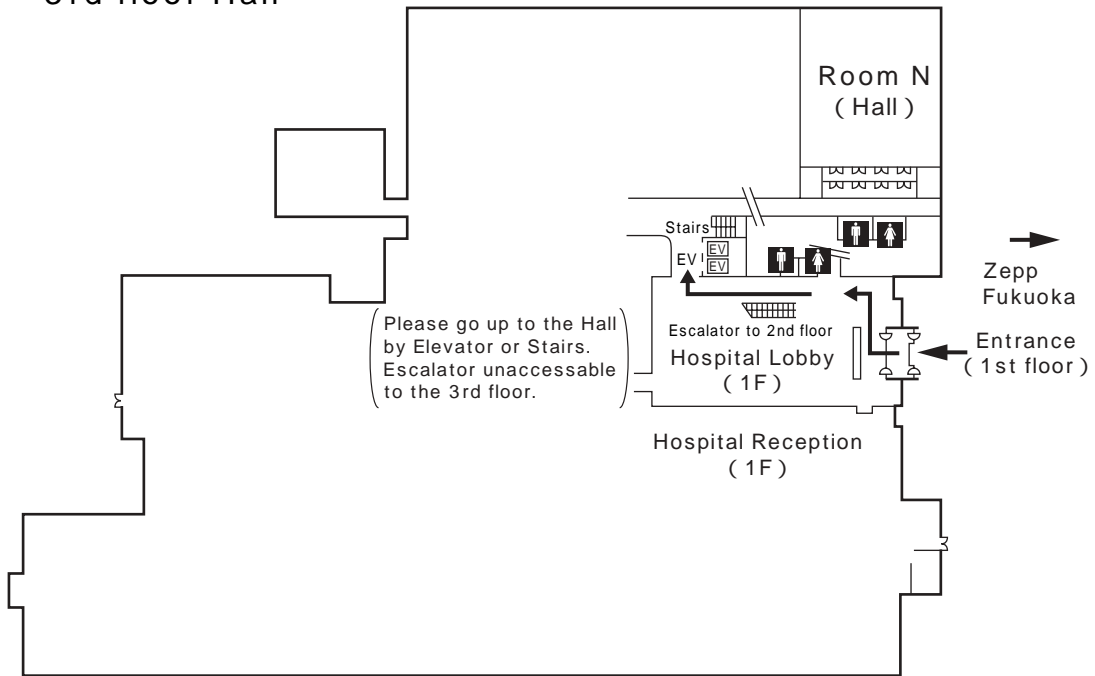

Floor Map (1)

< Yahoo! DOME >

Please walk along the red carpet for Sea Hawk Hotel.

to Room M (Zeep Fukuoka)
to Room N (Kyushu Med. Ctr.)

Floor Map (2)

< JAL Resort Sea Hawk Hotel Fukuoka >

1st floor

3rd floor

You can access from conference rooms to Yahoo! DOME on the 1st floor.
Hotel front desk and taxi stand are on 4th floor

Floor Map (3)

< JAL Resort Sea Hawk Hotel Fukuoka >

5th floor

< Zepp Fukuoka >

1st floor Zepp Hall

Floor Map (4)

< National Kyushu Medical Center >

3rd floor Hall

< Fukuoka SRP Center Building >

2nd floor SRP Hall

Floor Map (5)

< Kyushu Univ. Nishijin Plaza >

2nd floor Main Hall