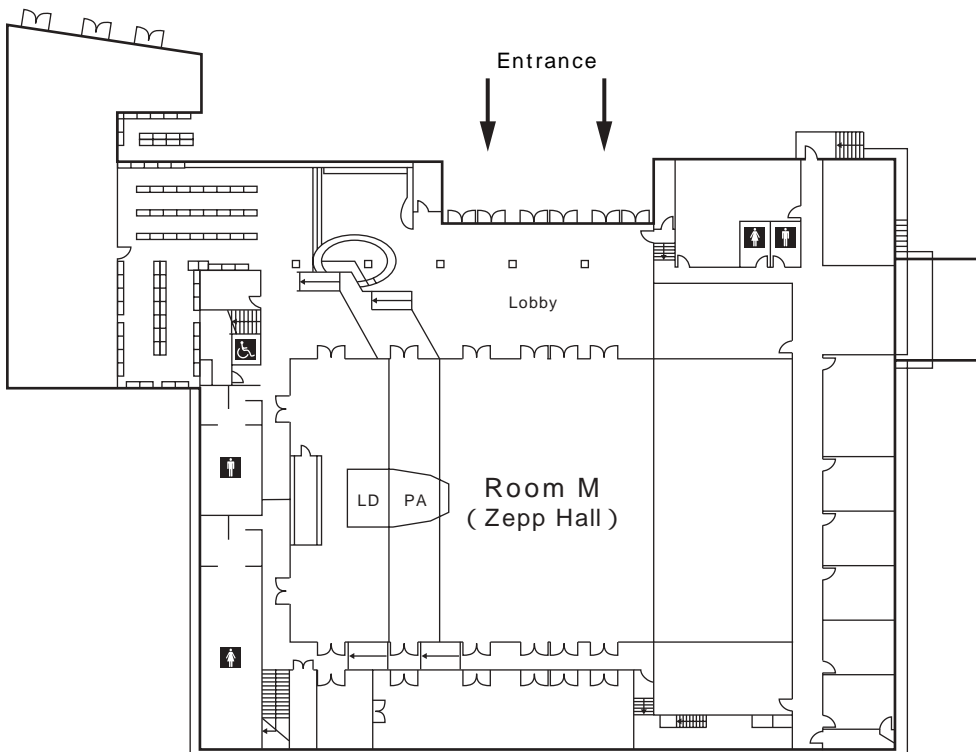

Floor Map (1)

< Yahoo! DOME >

Please walk along the red carpet for Sea Hawk Hotel.

to Room M (Zeep Fukuoka)
to Room N (Kyushu Med. Ctr.)

Floor Map (2)

< JAL Resort Sea Hawk Hotel Fukuoka >

1st floor

3rd floor

You can access from conference rooms to Yahoo! DOME on the 1st floor.
Hotel front desk and taxi stand are on 4th floor

Floor Map (3)

< JAL Resort Sea Hawk Hotel Fukuoka >

5th floor

< Zepp Fukuoka >

1st floor Zepp Hall

Floor Map (4)

< National Kyushu Medical Center >

3rd floor Hall

< Fukuoka SRP Center Building >

2nd floor SRP Hall

Floor Map (5)

< Kyushu Univ. Nishijin Plaza >

2nd floor Main Hall