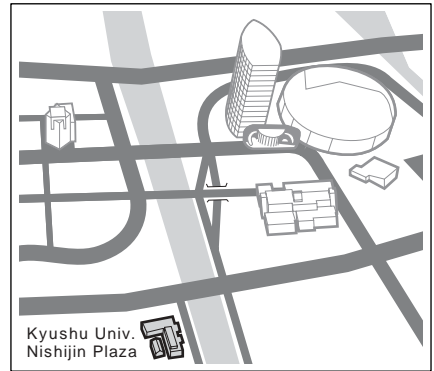

Floor Map (1)

< Yahoo! DOME >

Please walk along the red carpet for Sea Hawk Hotel.

to Room M (Zeep Fukuoka)
to Room N (Kyushu Med. Ctr.)

Floor Map (2)

< JAL Resort Sea Hawk Hotel Fukuoka >

1st floor

3rd floor

You can access from conference rooms to Yahoo! DOME on the 1st floor.
Hotel front desk and taxi stand are on 4th floor

Floor Map (3)

< JAL Resort Sea Hawk Hotel Fukuoka >

5th floor

< Zepp Fukuoka >

1st floor Zepp Hall

Floor Map (4)

< National Kyushu Medical Center >

3rd floor Hall

< Fukuoka SRP Center Building >

2nd floor SRP Hall

Floor Map (5)

< Kyushu Univ. Nishijin Plaza >

2nd floor Main Hall