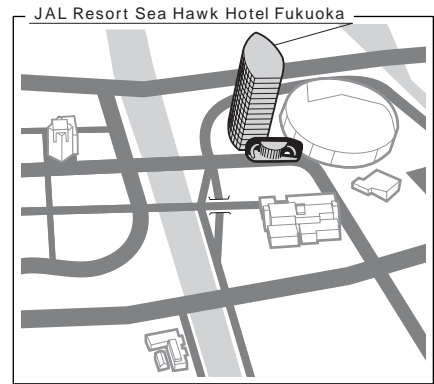

Floor Map (1)

< Yahoo! DOME >

Please walk along the red carpet for Sea Hawk Hotel.

to Room M (Zeep Fukuoka)
to Room N (Kyushu Med. Ctr.)

Floor Map (2)

< JAL Resort Sea Hawk Hotel Fukuoka >

1st floor

3rd floor

You can access from conference rooms to Yahoo! DOME on the 1st floor.
Hotel front desk and taxi stand are on 4th floor

Floor Map (3)

< JAL Resort Sea Hawk Hotel Fukuoka >

5th floor

< Zepp Fukuoka >

1st floor Zepp Hall