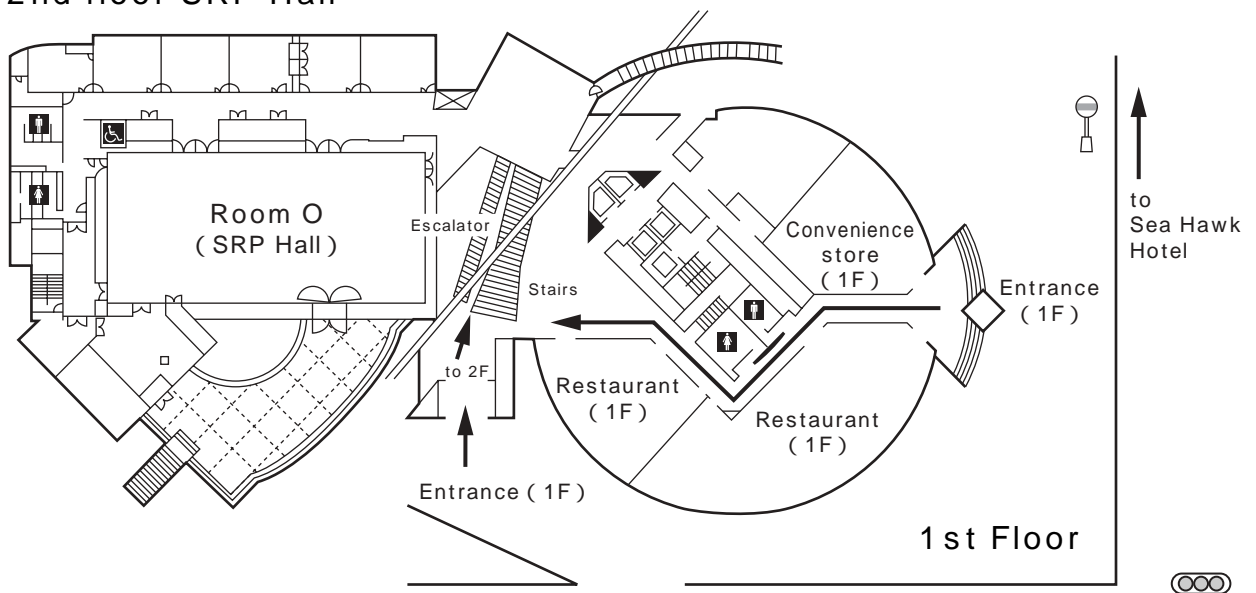

Floor Map (1)

< Yahoo! DOME >

Please walk along the red carpet for Sea Hawk Hotel.

to Room M (Zeep Fukuoka)
to Room N (Kyushu Med. Ctr.)

Floor Map (2)

< JAL Resort Sea Hawk Hotel Fukuoka >

1st floor

3rd floor

You can access from conference rooms to Yahoo! DOME on the 1st floor.
Hotel front desk and taxi stand are on 4th floor

Floor Map (3)

< JAL Resort Sea Hawk Hotel Fukuoka >

5th floor

< Zepp Fukuoka >

1st floor Zepp Hall

Floor Map (4)

< National Kyushu Medical Center >

3rd floor Hall

< Fukuoka SRP Center Building >

2nd floor SRP Hall

Floor Map (5)

< Kyushu Univ. Nishijin Plaza >

2nd floor Main Hall