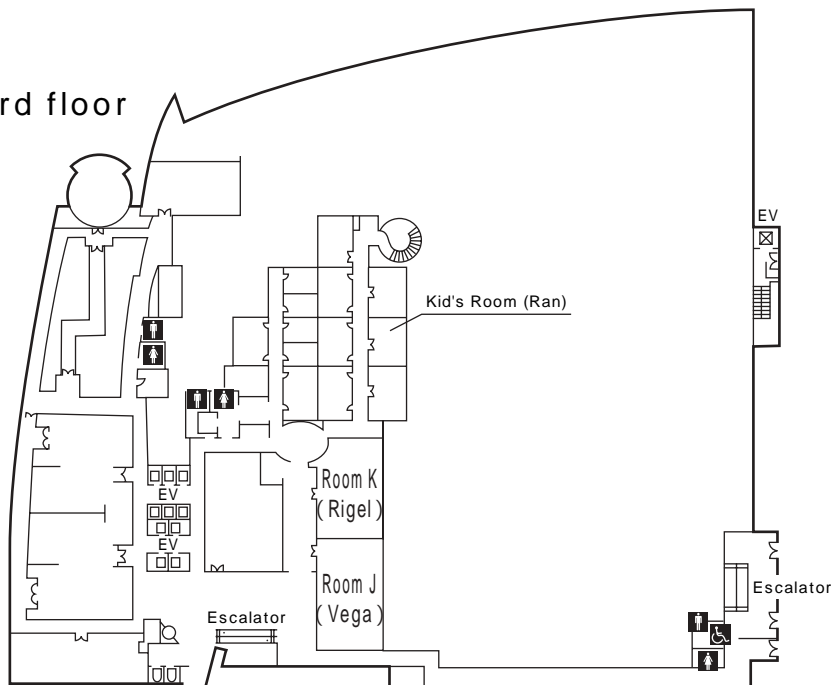

Floor Map (1)

< Yahoo! DOME >

Please walk along the red carpet for Sea Hawk Hotel.

to Room M (Zeep Fukuoka)
to Room N (Kyushu Med. Ctr.)

Floor Map (2)

< JAL Resort Sea Hawk Hotel Fukuoka >

1st floor

3rd floor

You can access from conference rooms to Yahoo! DOME on the 1st floor.
Hotel front desk and taxi stand are on 4th floor

Floor Map (3)

< JAL Resort Sea Hawk Hotel Fukuoka >

5th floor

< Zepp Fukuoka >

1st floor Zepp Hall

Floor Map (4)

< National Kyushu Medical Center >

3rd floor Hall

< Fukuoka SRP Center Building >

2nd floor SRP Hall

Floor Map (5)

< Kyushu Univ. Nishijin Plaza >

2nd floor Main Hall