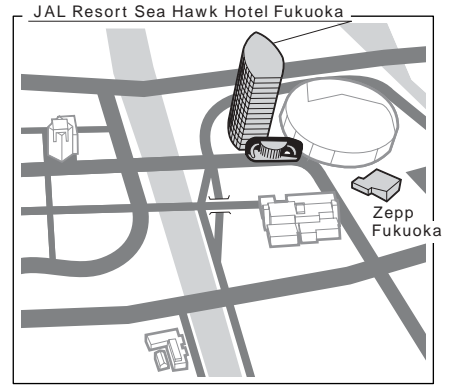

Floor Map (1)

< Yahoo! DOME >

Please walk along the red carpet for Sea Hawk Hotel.

to Room M (Zeep Fukuoka)
to Room N (Kyushu Med. Ctr.)

Floor Map (2)

< JAL Resort Sea Hawk Hotel Fukuoka >

1st floor

3rd floor

You can access from conference rooms to Yahoo! DOME on the 1st floor.
Hotel front desk and taxi stand are on 4th floor

Floor Map (3)

< JAL Resort Sea Hawk Hotel Fukuoka >

5th floor

< Zepp Fukuoka >

1st floor Zepp Hall