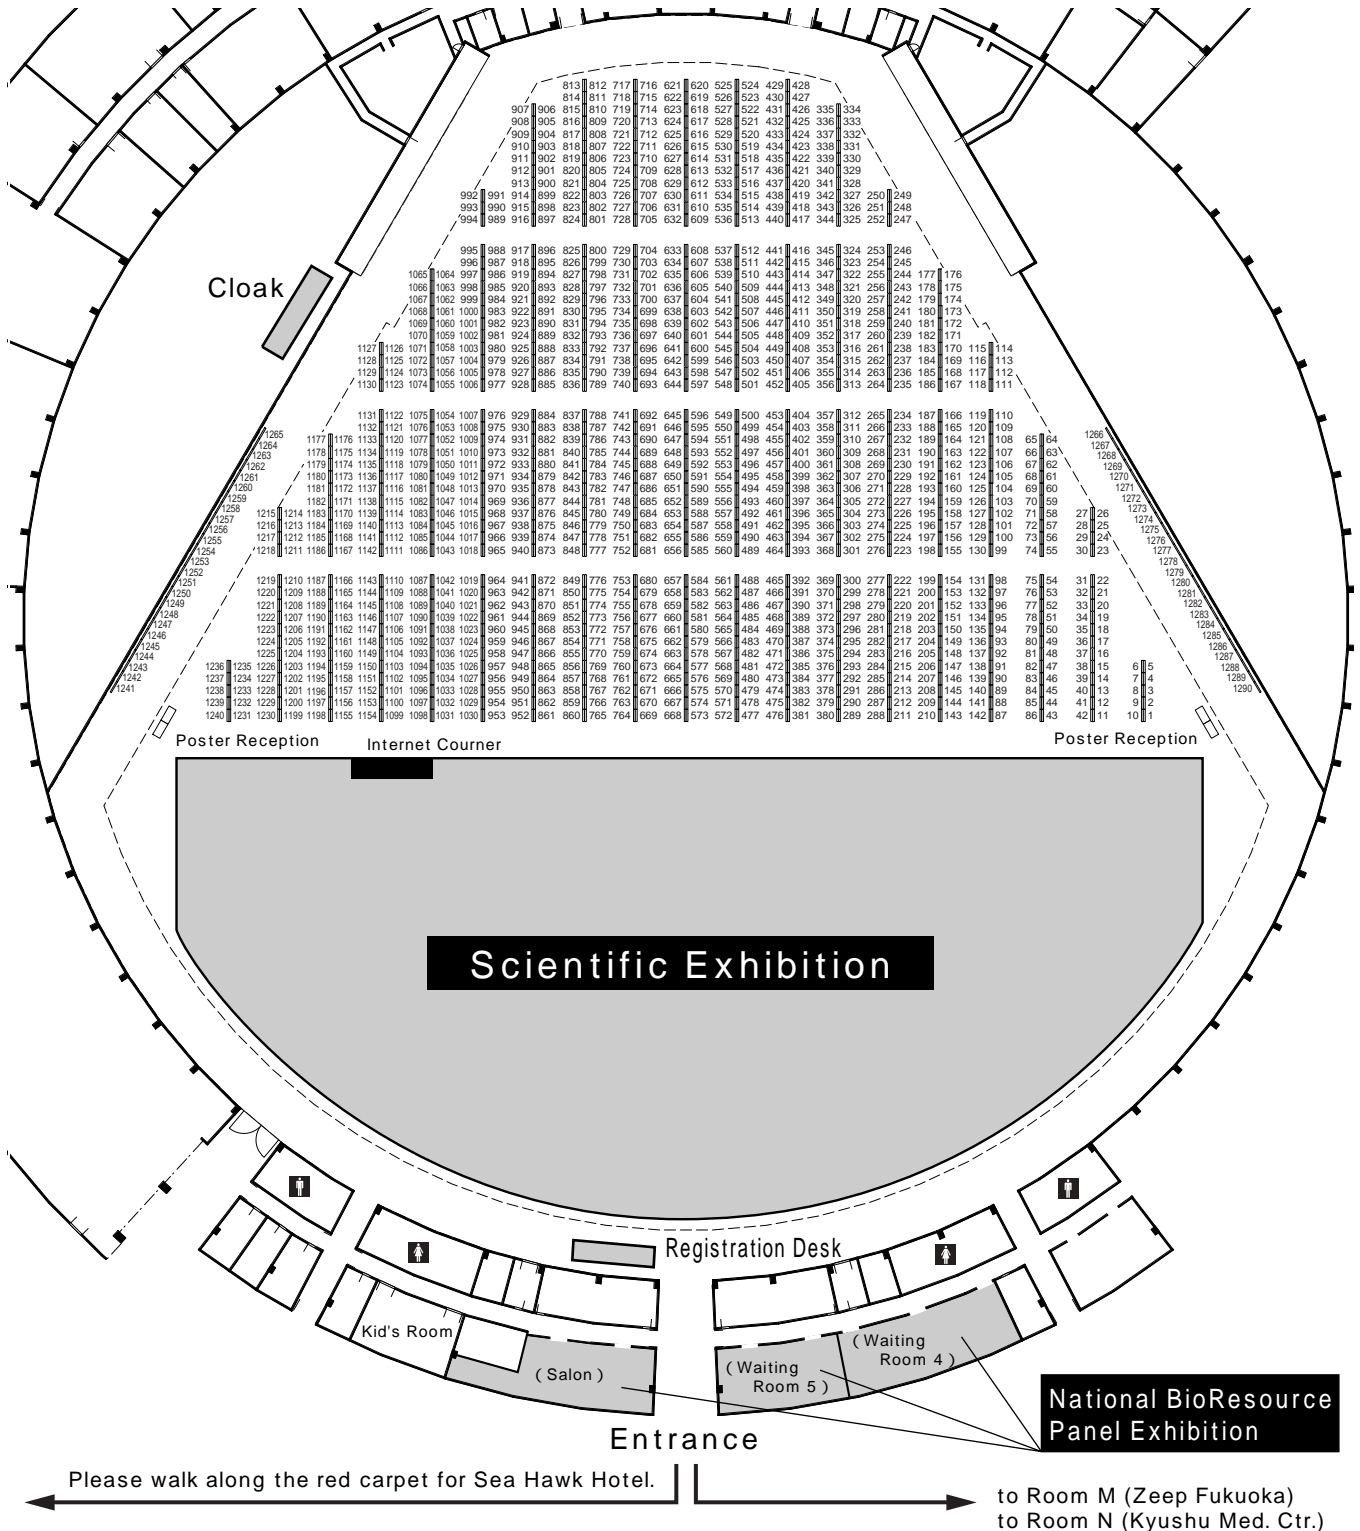

Floor Map (1)

< Yahoo! DOME >

Please walk along the red carpet for Sea Hawk Hotel.

to Room M (Zeep Fukuoka)
to Room N (Kyushu Med. Ctr.)

Floor Map (2)

< JAL Resort Sea Hawk Hotel Fukuoka >

1st floor

3rd floor

You can access from conference rooms to Yahoo! DOME on the 1st floor.
Hotel front desk and taxi stand are on 4th floor

Floor Map (3)

< JAL Resort Sea Hawk Hotel Fukuoka >

5th floor

< Zepp Fukuoka >

1st floor Zepp Hall

Floor Map (4)

< National Kyushu Medical Center >

3rd floor Hall

< Fukuoka SRP Center Building >

2nd floor SRP Hall

Floor Map (5)

< Kyushu Univ. Nishijin Plaza >

2nd floor Main Hall